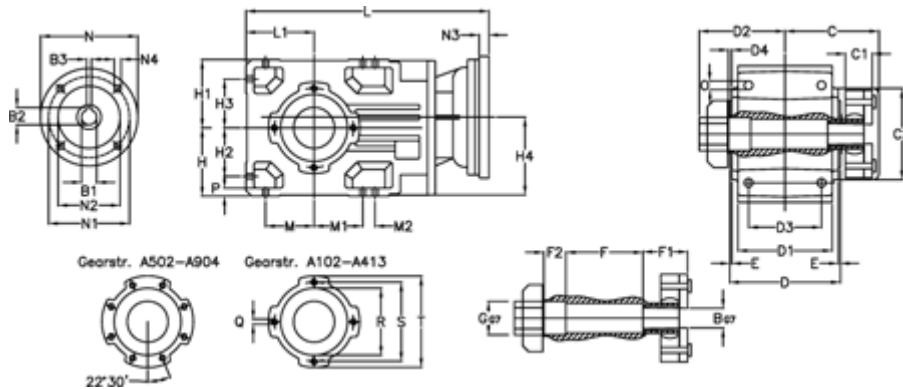

Article number: 296003530546325

Description: Bevel helical gearbox
A353QF35-305,4-P71B5

Measures

B = 35	D1 = 166	F2 = 53	L = 417.0	N3 = 4,5
B1 = 14	D2 = 80	G = 42	L1 = 100	N4 = M8x16
B2 = 16.3	D3 = 135	GA = 43	M = 73.0	O = 12.0
B3 = 5	d4 = 5.0	H = 100	M1 = 73.0	P = 11
C = 70.0	Description = A353 QF-xx P71 B5	H1 = 100	M2 = 11	Q = M10x17
C1 = 24	E = 3.5	H2 = 73.0	N = 160	R = 110
C2 = 90.0	F = 12.0	H3 = 73.0	N1 = 130	S = 130
D = 173	F1 = 48.0	H4 = 114.0	N2 = 110	T = 150